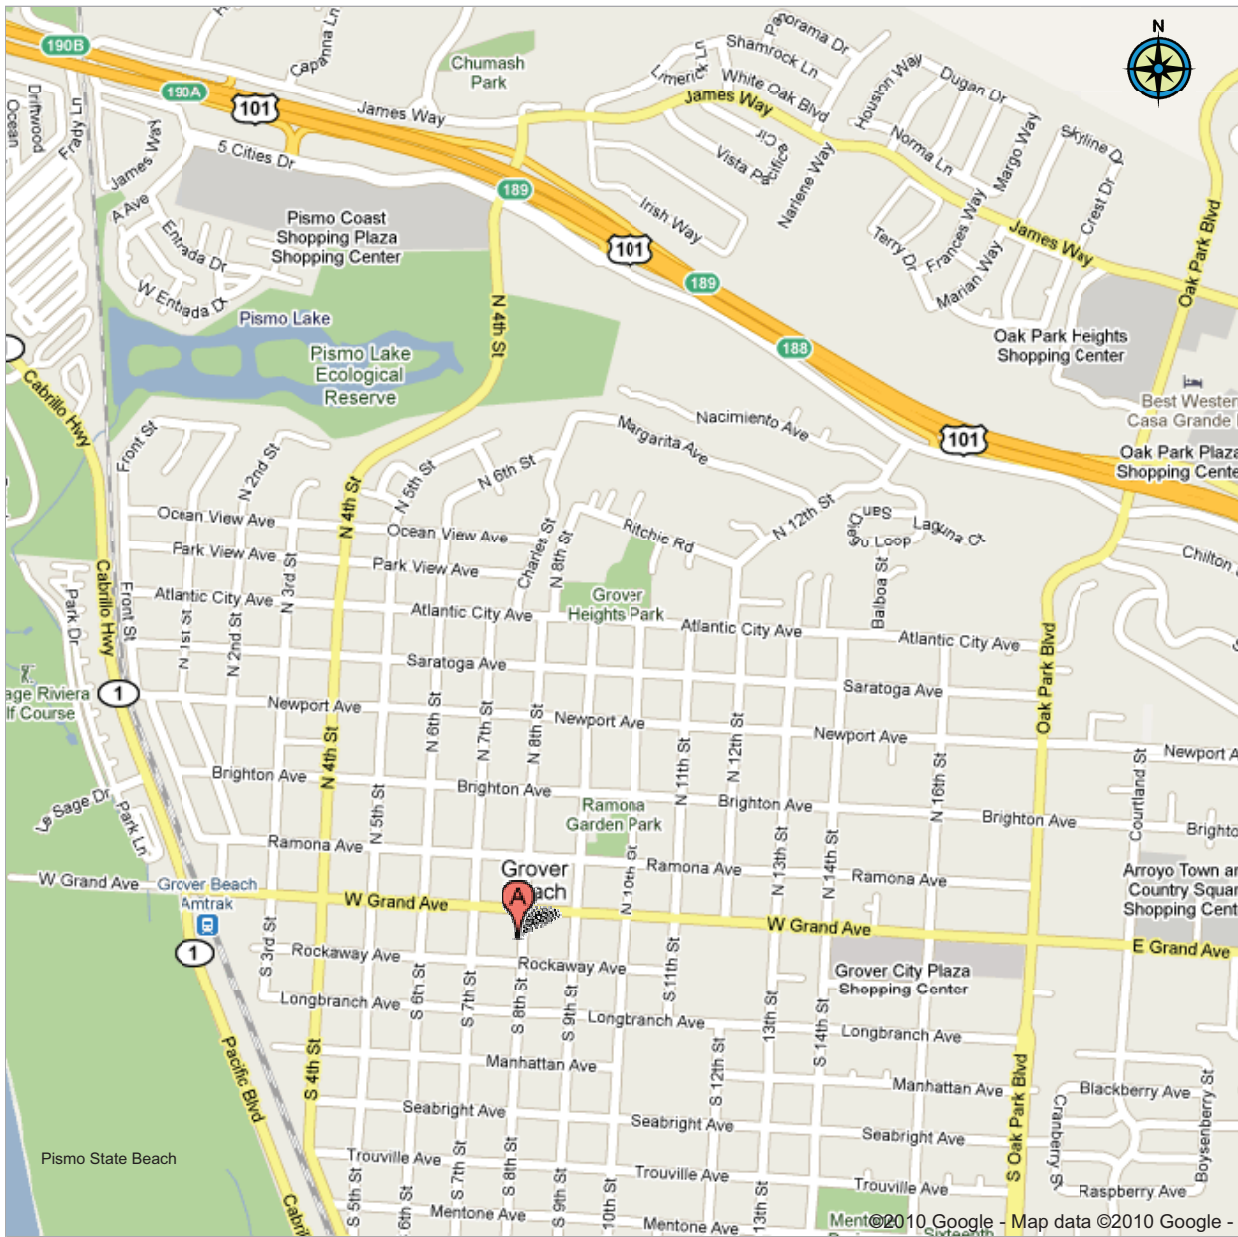

Grover Beach City Hall
 154 South 8th Street, Grover Beach, CA 93433

Directions to City Hall From Southbound Hwy 101

- Exit via Fourth Street
- Turn right onto Five Cities Drive
- Turn left at Fourth Street
- Turn left at W. Grand Avenue
- Turn right at Eighth Street

Directions to City Hall From Northbound Hwy 101

- Exit via Fourth Street
- Turn left on Fourth Street (onto the overpass)
- Continue through intersection on Fourth Street (at Five Cities Drive and Fourth Street)
- Turn left at W. Grand Avenue
- Turn right at Eighth Street