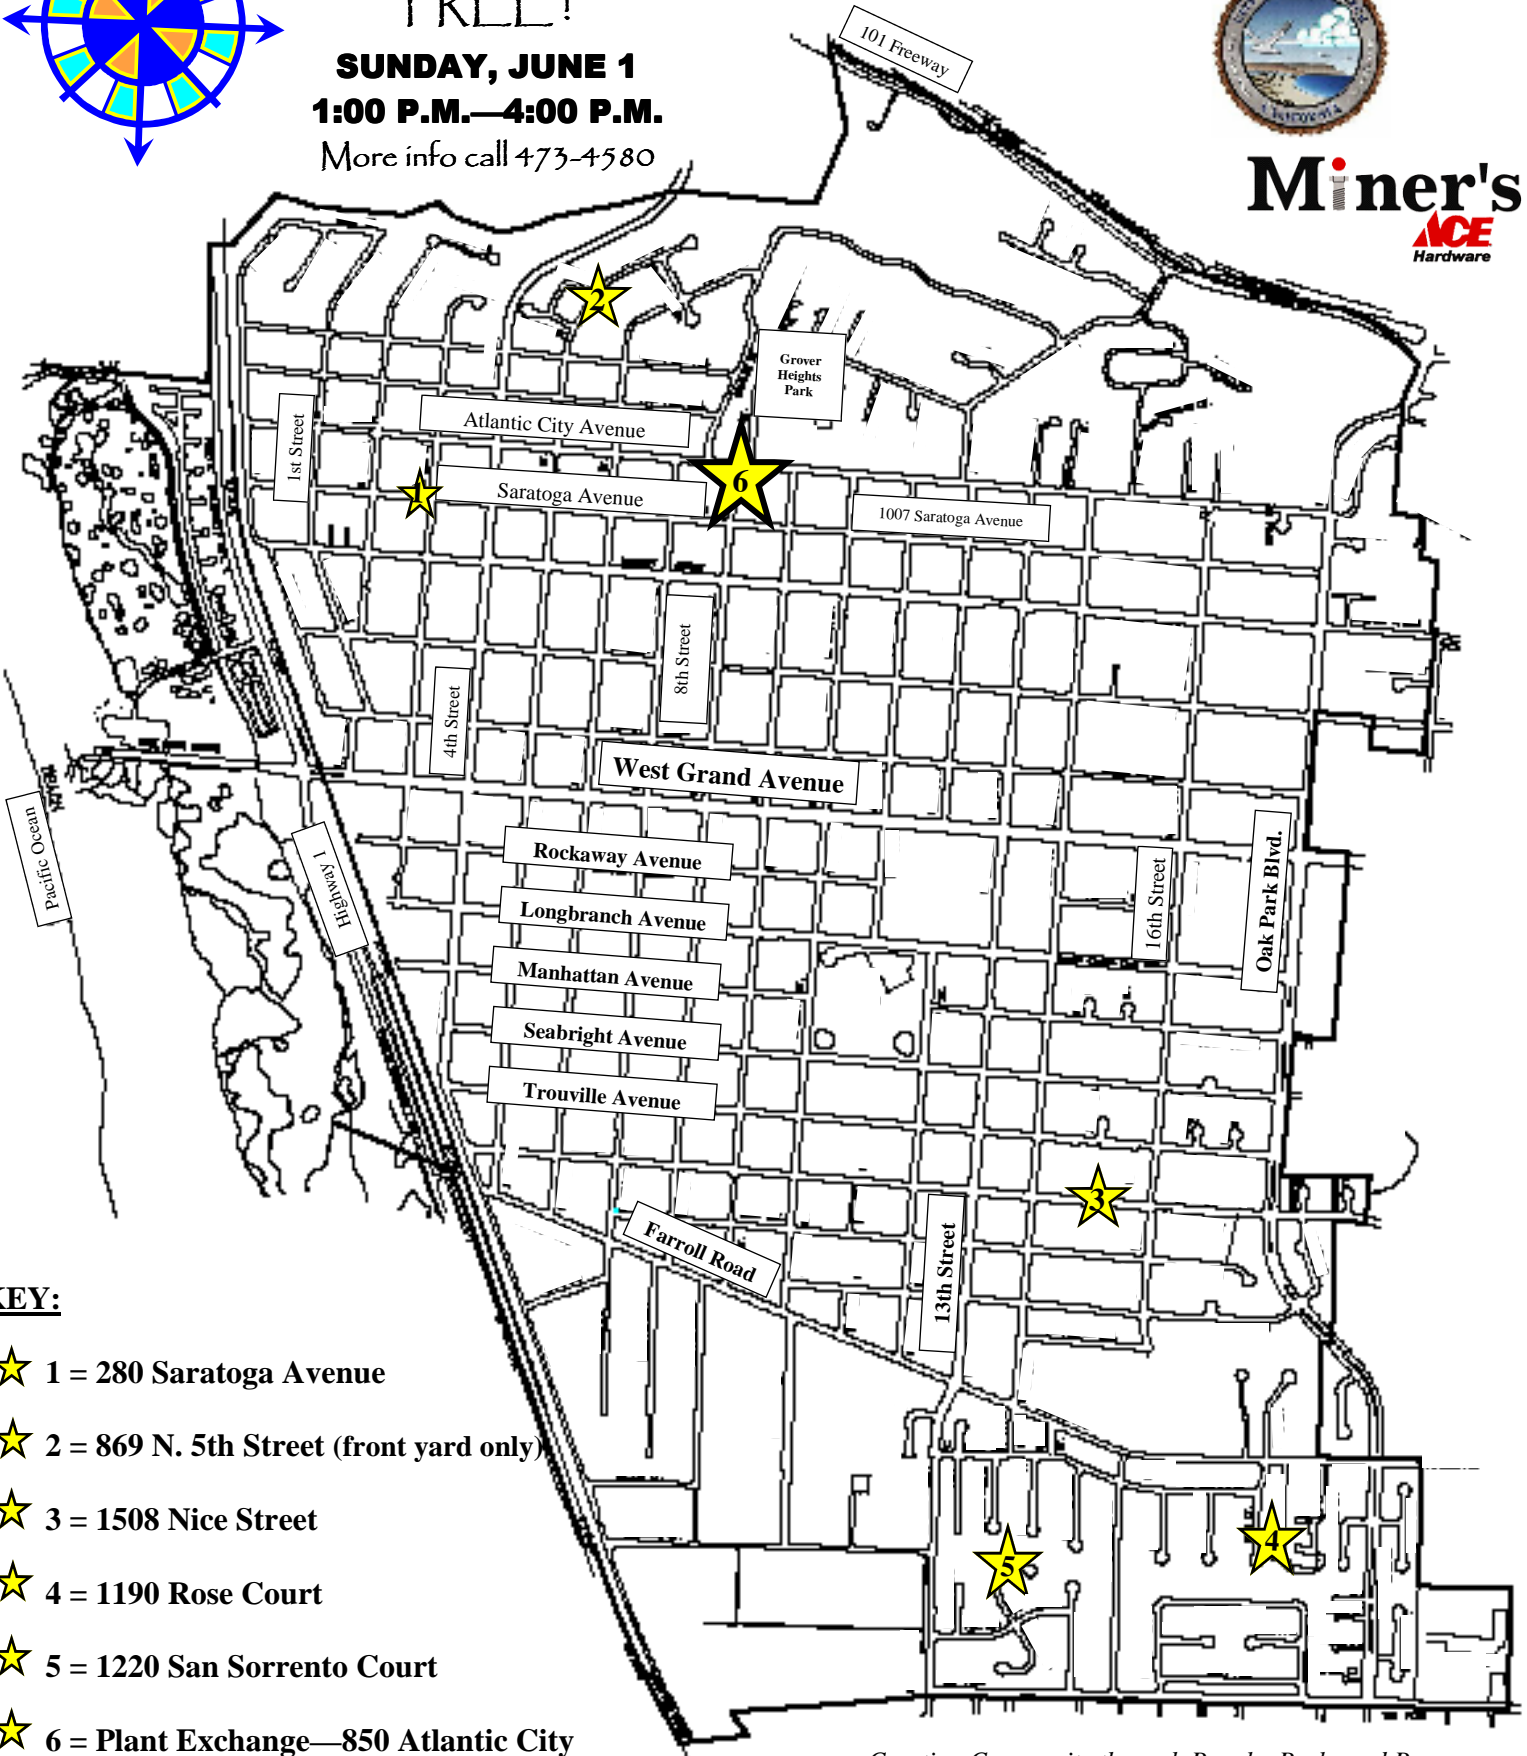

2008 Grover Beach Spring Garden Tour & Plant Exchange Map

FREE!

SUNDAY, JUNE 1
1:00 P.M.—4:00 P.M.
More info call 473-4580

Miner's
ACE
Hardware

KEY:

- ★ 1 = 280 Saratoga Avenue
- ★ 2 = 869 N. 5th Street (front yard only)
- ★ 3 = 1508 Nice Street
- ★ 4 = 1190 Rose Court
- ★ 5 = 1220 San Sorrento Court
- ★ 6 = Plant Exchange—850 Atlantic City